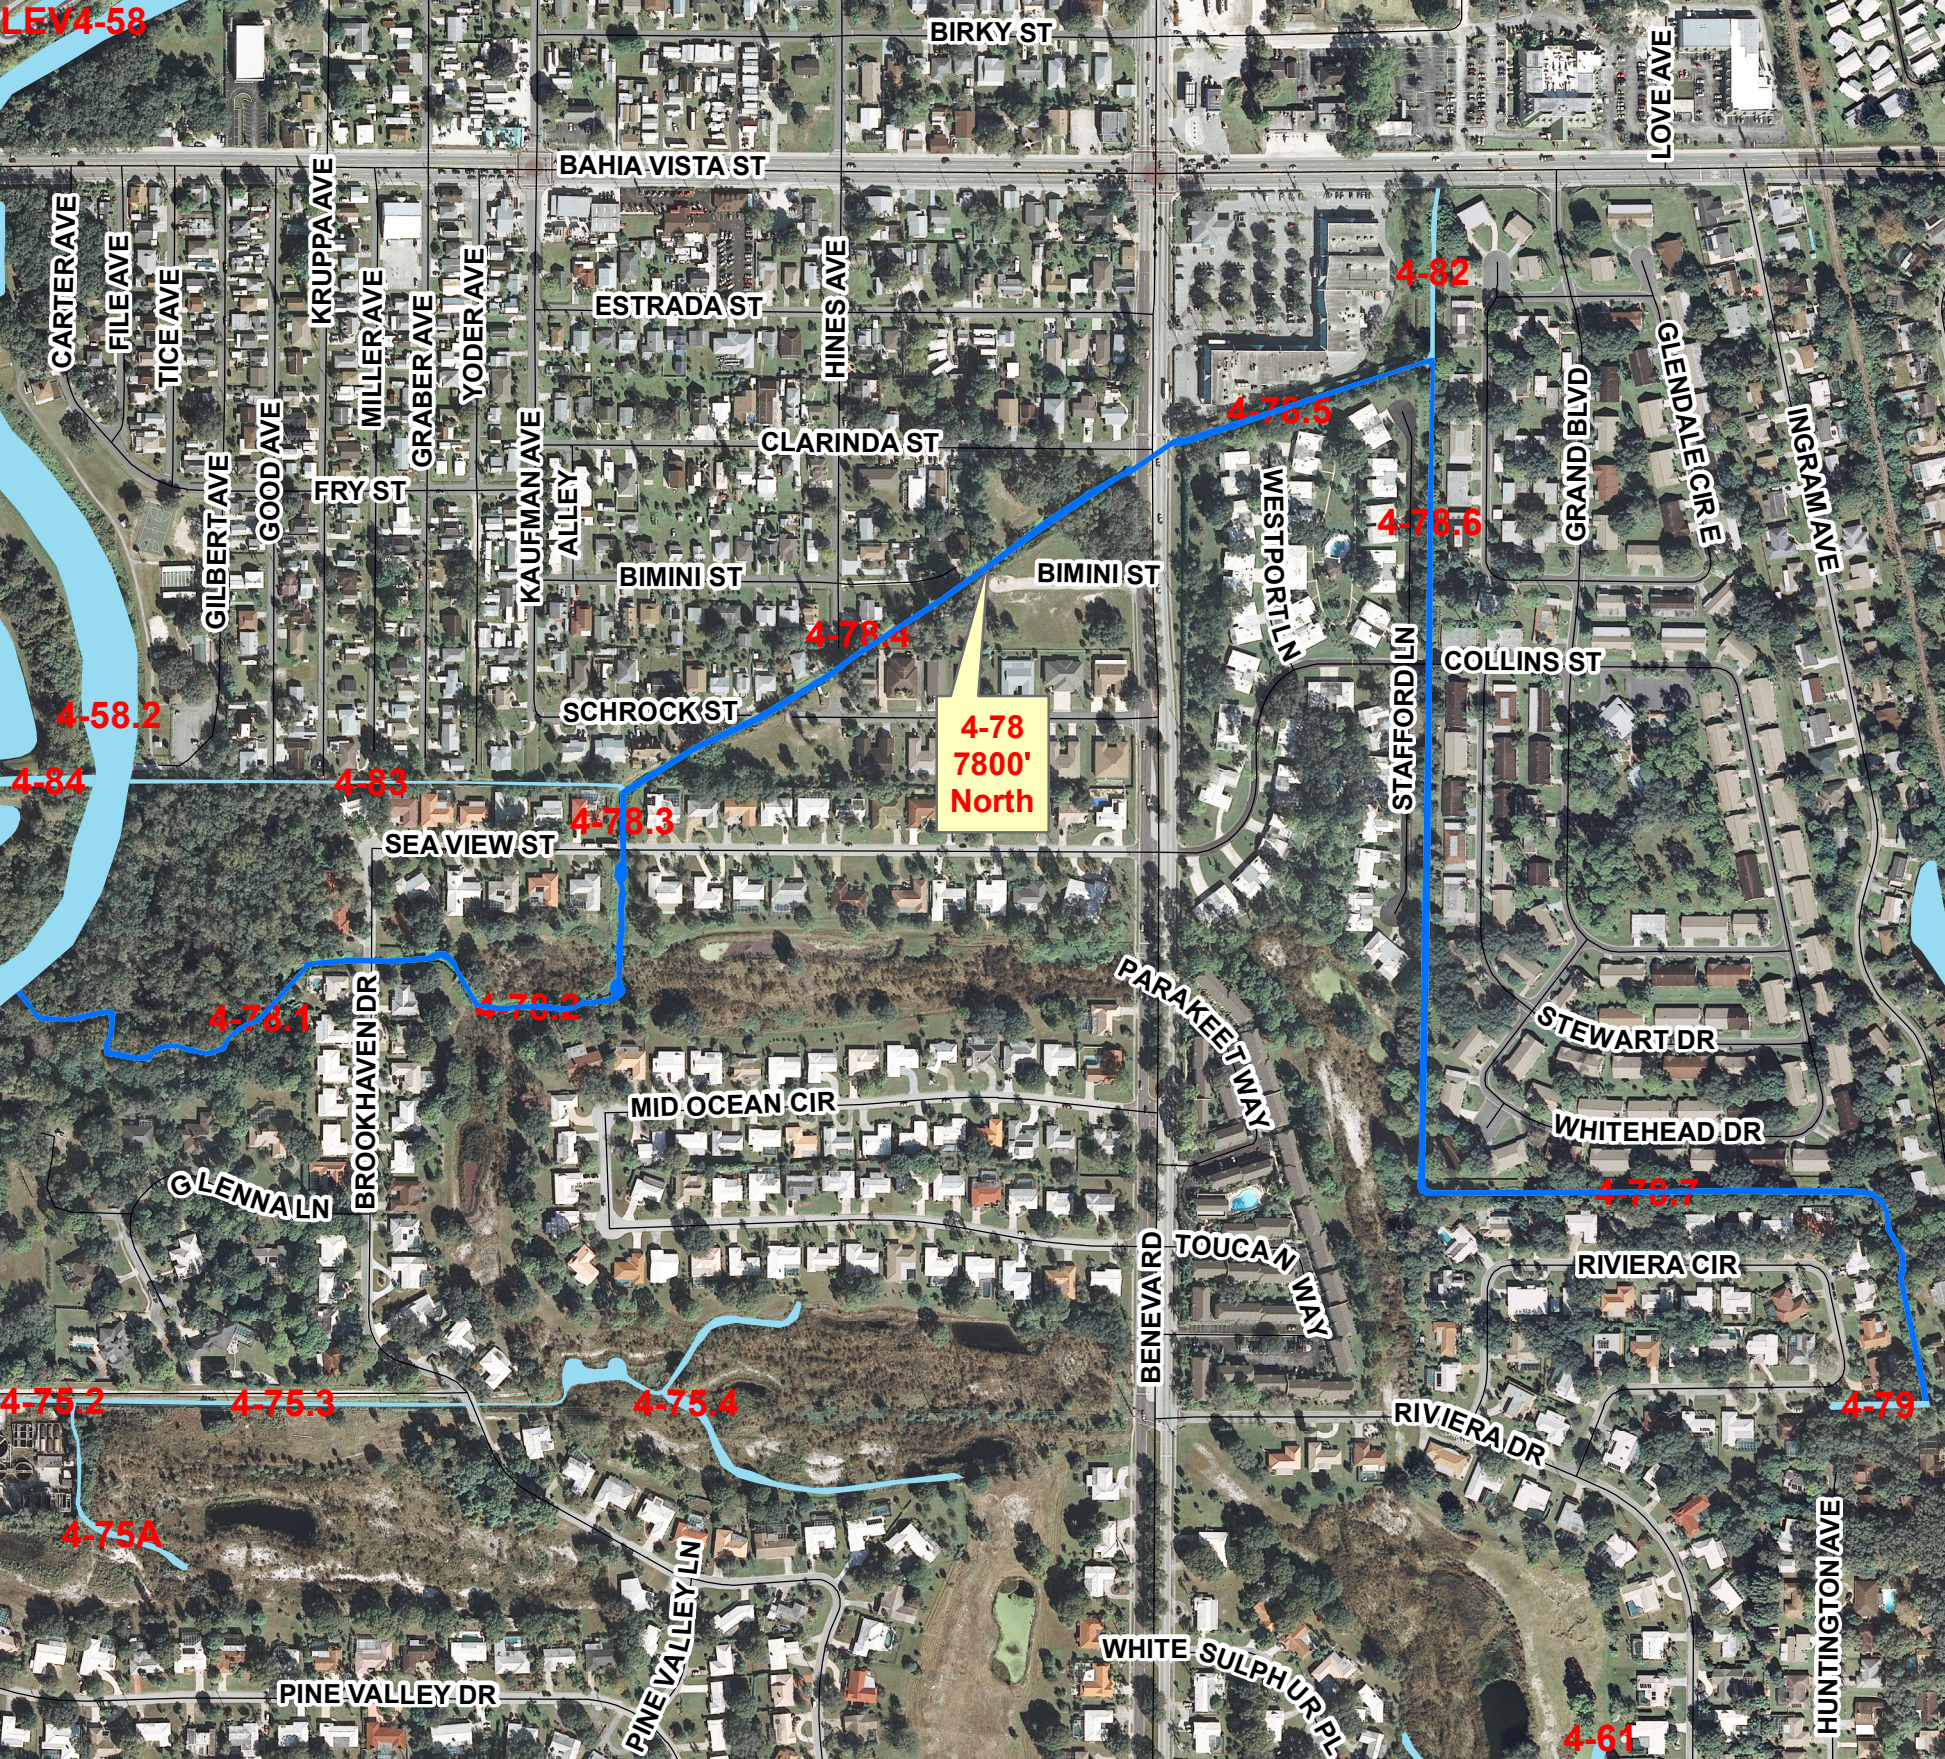

LEV 4-58

BIRKY ST

LOVE AVE

BAHIA VISTA ST

ESTRADA ST

CLARINDA ST

BIMINI ST

BIMINI ST

SCHROCK ST

COLLINS ST

SEA VIEW ST

STEWART DR

MID OCEAN CIR

WHITEHEAD DR

GLENNAL LN

BROOKHAVEN DR

PARAKEET WAY

TOUCAN WAY

RIVIERA CIR

4-75.2

4-75.3

4-75.4

4-79

4-75A

4-78.5

4-78.6

4-78.7

4-61

CARTER AVE

FILE AVE

TICE AVE

GOOD AVE