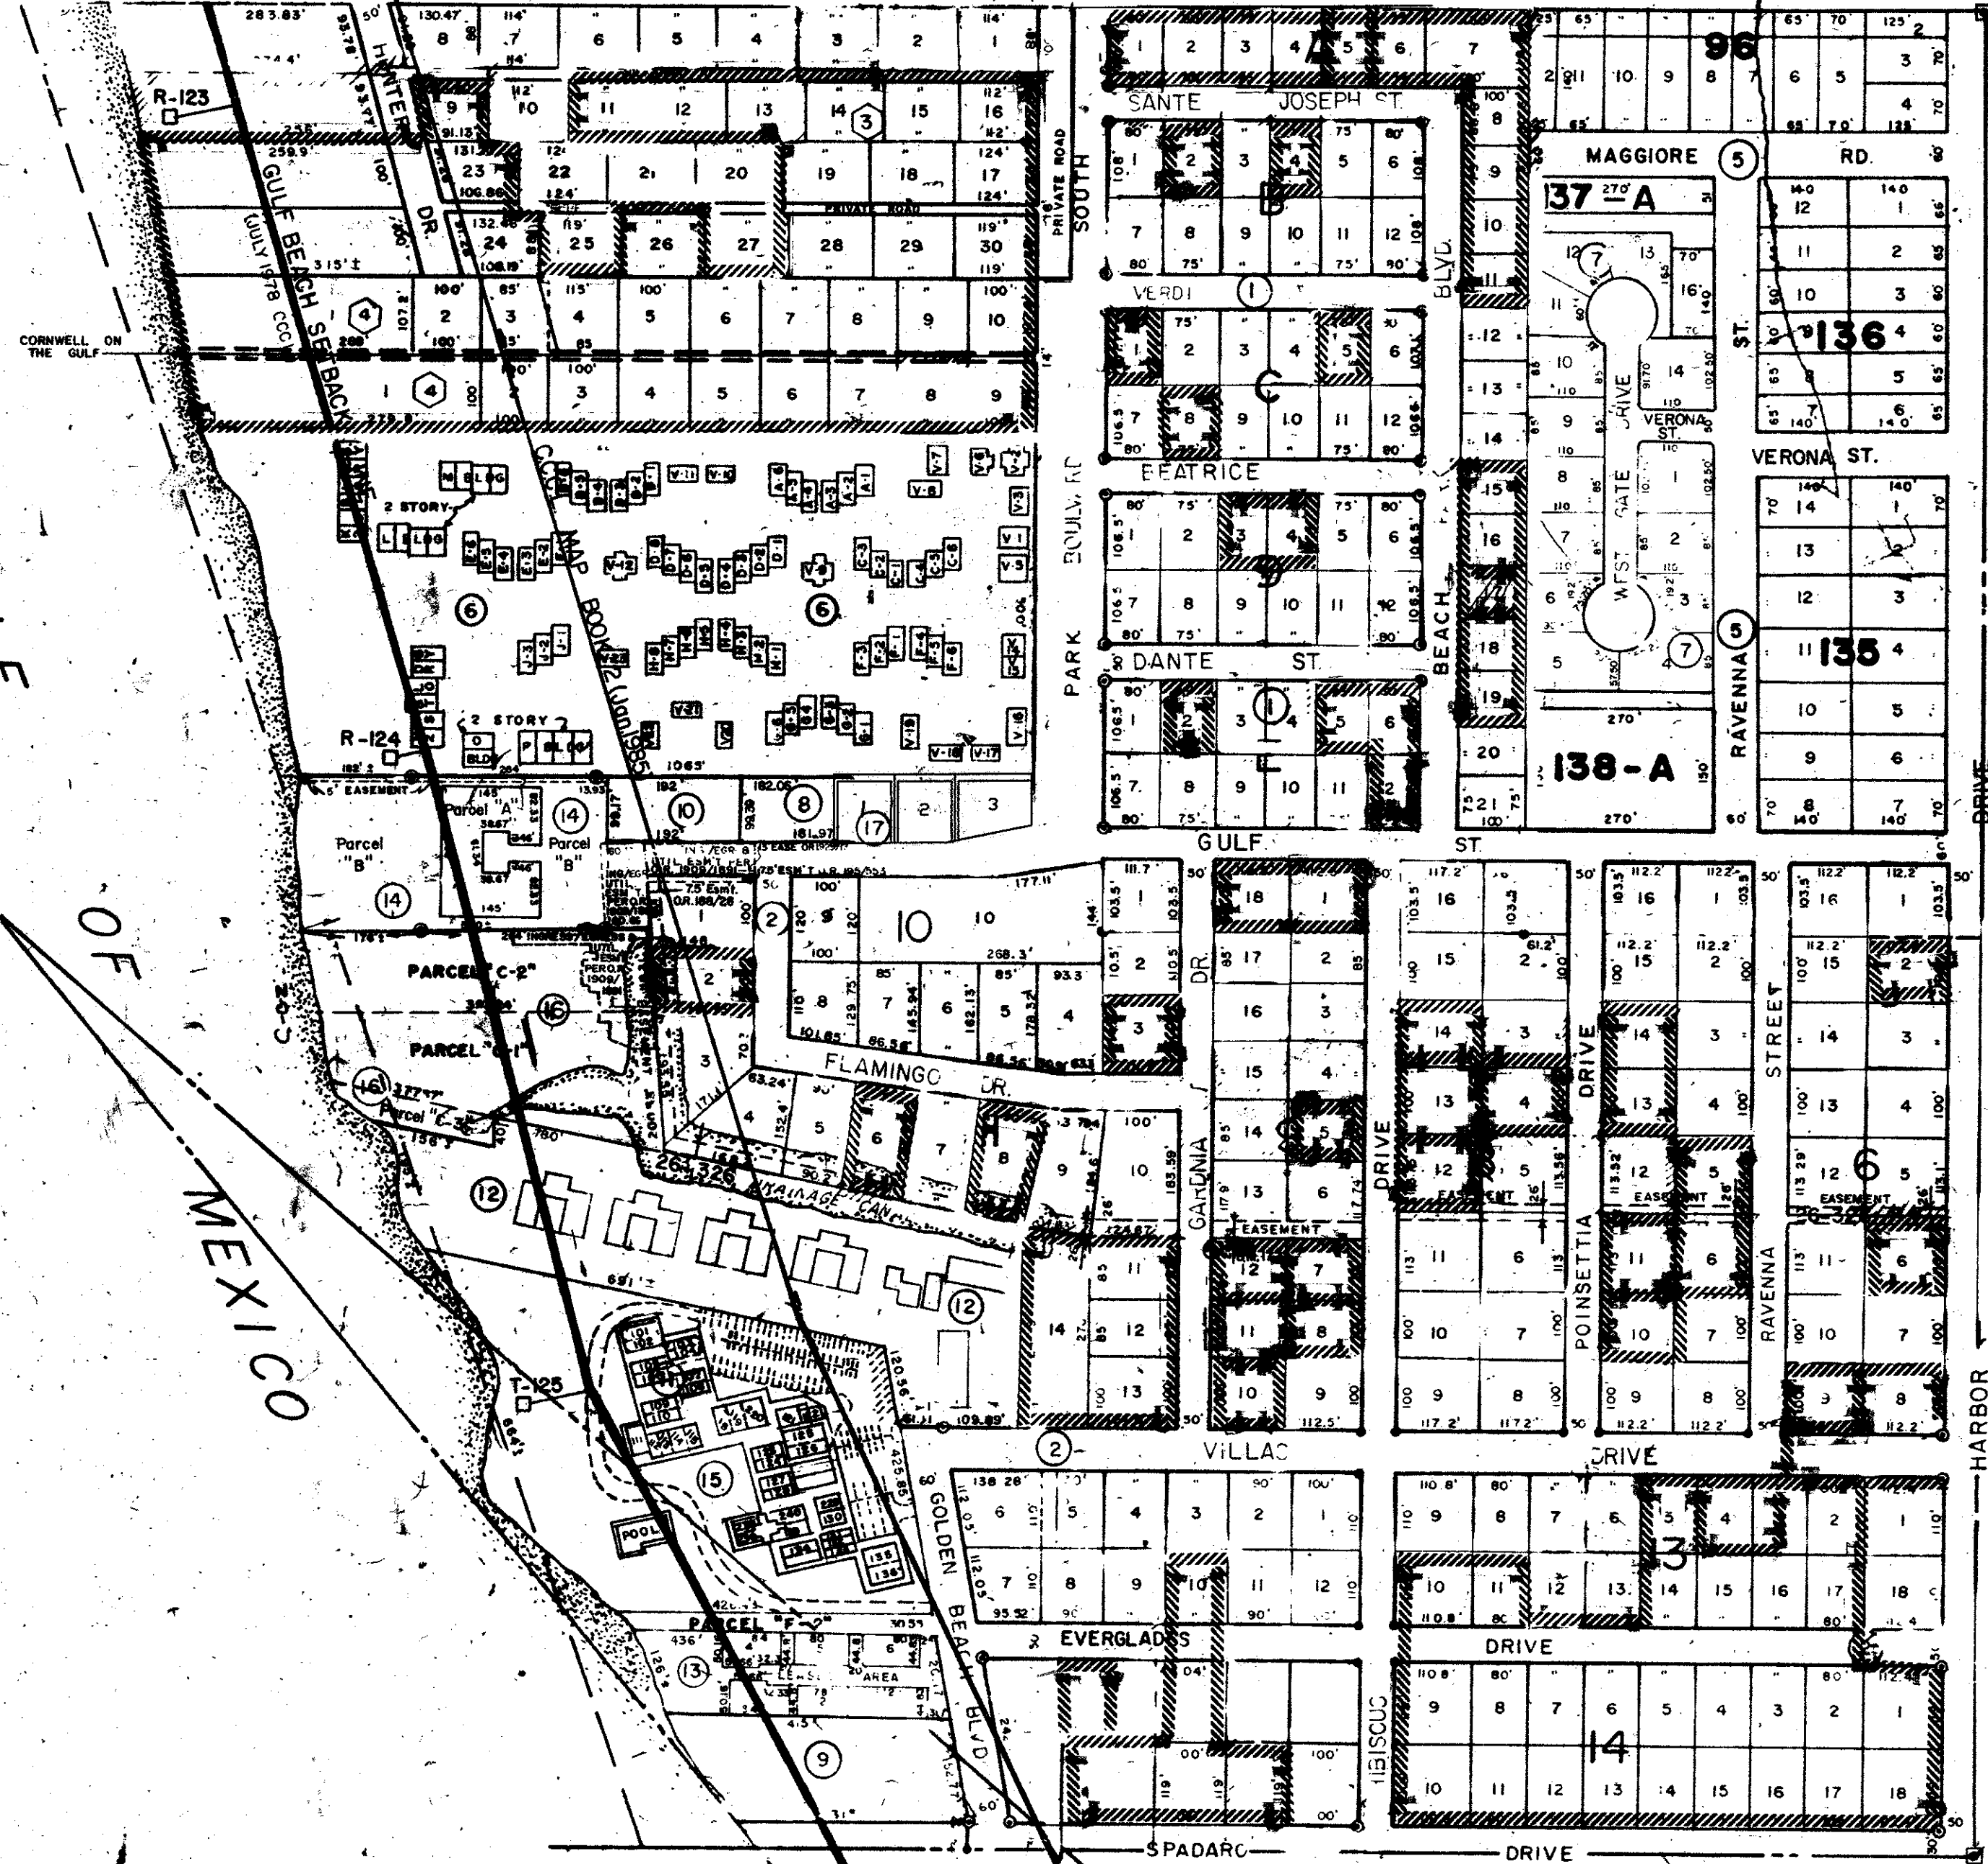

VENICE CITY LIMITS

GULF OF MEXICO

VENICE CITY LIMITS

SUBDIVISION INDEX

No	Name	C.B.
1	BEACH PARK 7/7	
2	GOLDEN BEACH UNIT NO 2 7/96A	
3	GULF MANOR (Unrecorded Sub. by Merrin 2/12/53)	
4	Unrecorded Sub. by Wilson 2/25/53 (North 1/2)	
5	VENICE SOUTH GULF VIEW SEC. 2/213	
6	ALDEA MAR CONDOMINIUM 4/9 9A-9D	
7	REPLAT OF BLKS. 137 & 138, VENICE	
8	SOUTH GULF VIEW SEC. 21/34	
9	SAN CRISTOBAL CONDO. C.B. 6/11	
10	OCEAN SANDS, C.B. 6/55	
11	SAN MARINO, C.B. 7/24	
12	MacArthur Beach & Racquet Club, C.B. 7/37	
13	Venice Villas, C.B. 8/36	
14	Wind Song Villas, C.B. 9/29	
15	MAC ARTHUR BEACH AND RACQUET CLUB	C.B. 11/41, 17/48
16	ISLAND SHORES CONDOMINIUM	C.B. 26/14
17	GOLDEN BEACH	PB36PG44

LEGEND

- Permanent Reference Mon. (for Sub)
- Civic Monument
- Iron Pipe
- ⊙ Co. Sec. Corner Monument
- ⊙ Co. Bench Mark
- Drainage

DATE	DESCRIPTION
JULY 1964	RE-DRAWN
JAN 1965	AIRPORT ZONES ADDED
JULY 1967	REVISSE GULF VIEW SEC. ADDED
FEB 1968	ALDEA MAR CONDOMINIUM ADDED
OCT 1968	REVISSE SHORE LINE
OCT 1968	EXTEND VENICE CITY LIMITS
NOV 1978	RE-DRAWN AND ADDED TO ALDEA MAR
OCT 1978	EXTEND VENICE CITY LIMITS
MAY 1979	RE-DRAWN AND ADDED TO VENICE

SARASOTA COUNTY FLORIDA SCALE 1" = 200' JULY 1964

N 1/2 SECTION 13 TWP. 39 S. RNG. 18 E.

SHT. NO. 177

Vertical list of initials and symbols on the right margin.